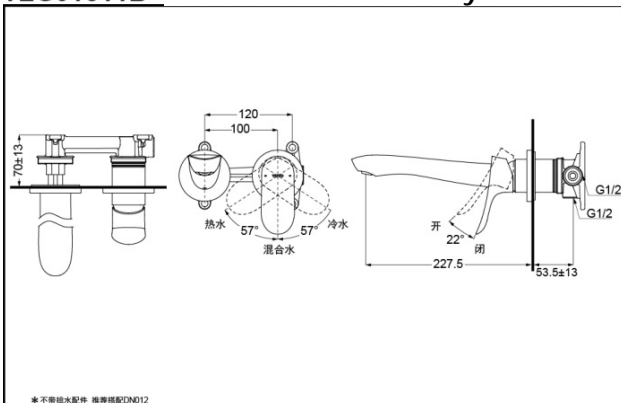

TOTO

Wall-Mounted Lavatory Faucet

TLG01310B
TLG01311B

TLG01310B
(W/O pop-up waste)

TLG01311B
(W/O pop-up waste)

FEATURES

- Elegant appearance.
- Beautiful curves reveal elegant taste.
- Easy installation and usage.
- Unique aerial technology , smooth and moderate flow presents more comfort experience and saves water as well.

Reduce The
Water
Technology

SPECIFICS

Water Inlet Requirement :
0.05MPa(Dynamic
Pressure)~1.0MPa(Static
Pressure)
Water Efficiency : Grade1
Spout : Bubbler equipped

TLG01310B Wall-Mounted Lavatory Faucet

*TOTO(CHINA) CO.,LTD. All rights reserved.

TLG01311B Wall-Mounted Lavatory Faucet

*TOTO(CHINA) CO.,LTD. All rights reserved.
TOTO(CHINA) CO.,LTD. www.toto.com.cn

Others

Series : GO