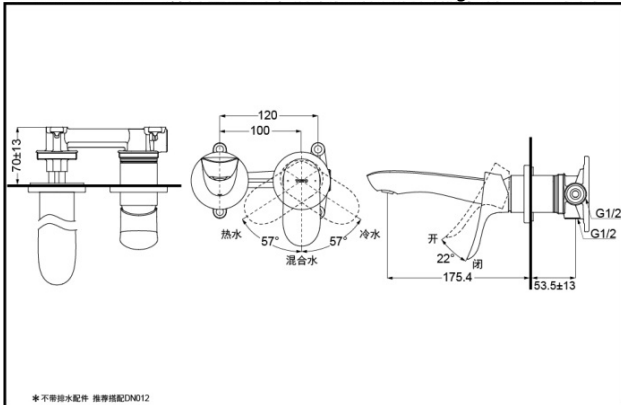

TOTO

Wall-Mounted Lavatory Faucet

TLG01310B
TLG01311B

TLG01310B
(W/O pop-up waste)

TLG01311B
(W/O pop-up waste)

FEATURES

- Elegant appearance.
- Beautiful curves reveal elegant taste.
- Easy installation and usage.
- Unique aerial technology , smooth and moderate flow presents more comfort experience and saves water as well.

Reduce The
Water
Technology

SPECIFICS

Water Inlet Requirement :
0.05MPa(Dynamic
Pressure)~1.0MPa(Static
Pressure)
Water Efficiency : Grade1
Spout : Bubbler equipped

TLG01310B Wall-Mounted Lavatory Faucet